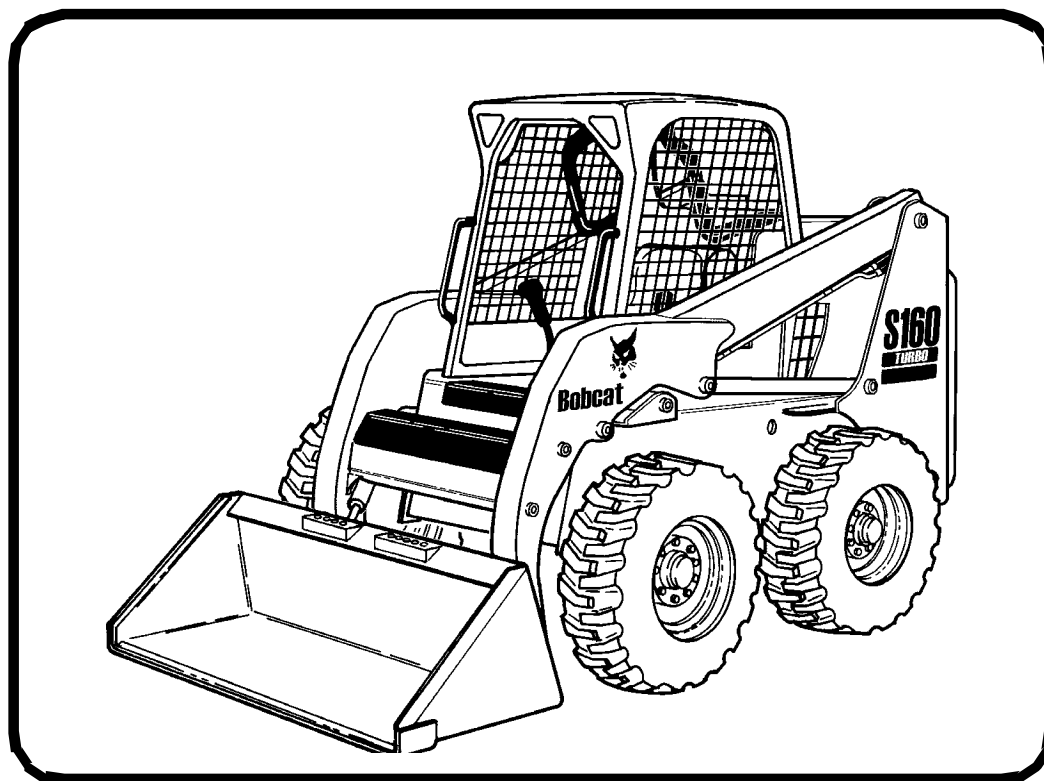

Bobcat®

Service Manual

S150, S160 Skid-Steer Loader

S/N 523811001 & Above
S/N 523911001 & Above
S/N 524011001 & Above
S/N 524111001 & Above

EQUIPPED WITH
BOBCAT INTERLOCK
CONTROL SYSTEM (BICS™)

CONTENTS

SAFETY AND MAINTENANCE	10-01
HYDRAULIC SYSTEM	20-01
HYDROSTATIC SYSTEM	30-01
DRIVE SYSTEM	40-01
MAINFRAME	50-01
ELECTRICAL SYSTEM AND ANALYSIS	60-01
ENGINE SERVICE	70-01
HEATING, VENTILATION AND AIR CONDITIONING (HVAC)	80-01
SPECIFICATIONS	SPEC-01
ALPHABETICAL INDEX	INDEX-01