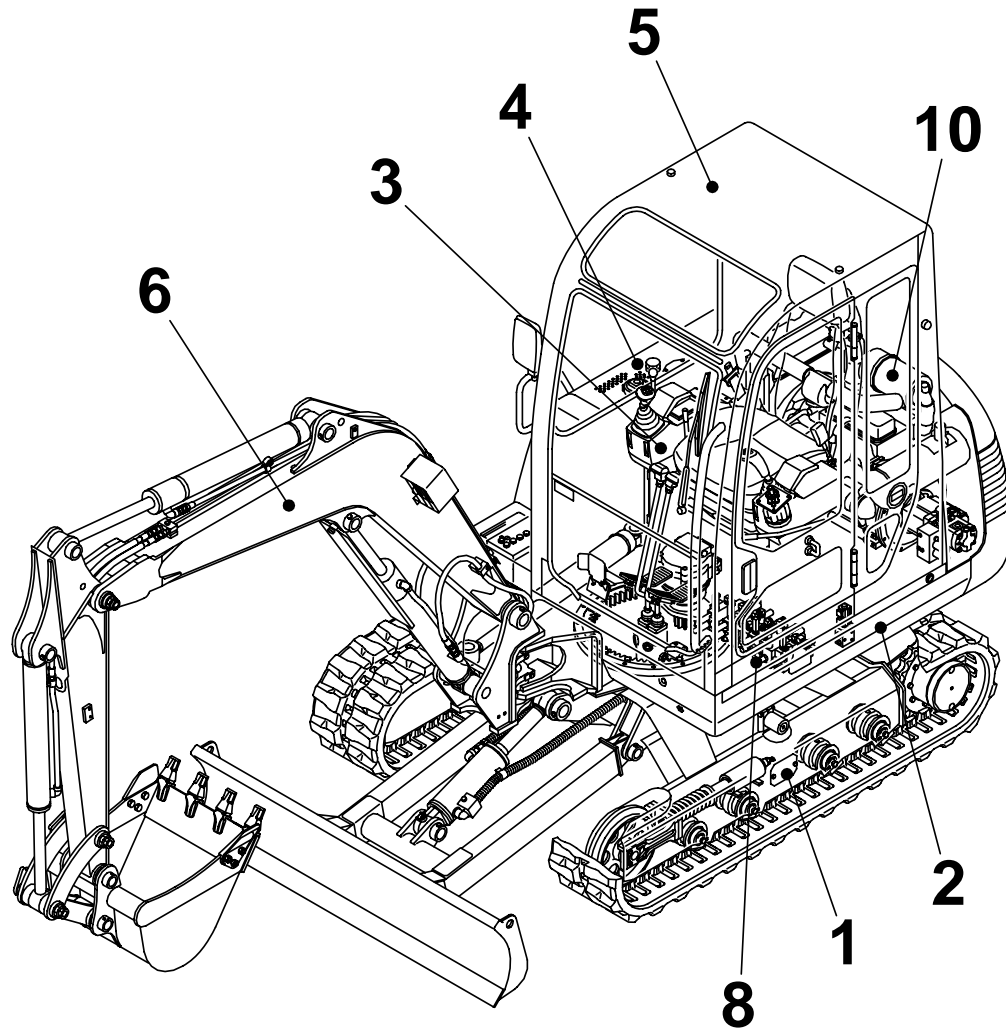

# TB135

Book No.BG4Z010  
Serial No.13510004-

# TAKEUCHI

Item	Part number	Description	INDEX				
			Q'ty	Chan.	Serial No.	Serv.	Remarks
1		UNDERCARRIAGE					
2		TURNTABLE & CONTROL LEVER					
3		ENGINE & ELECTRICAL SYSTEM					
4		HYDRAULIC PIPNG & TANK					
5		COVER & CAB					
6		HOE ATTACHMENT					
7		DECAL & TOOL					
8		HYDRAULIC DEVICE					
10		ENGINE 3TNE88-(E)TB(1)					
		ENGINE 3TNV88-QTB,QTB1					
		ENGINE 3TNV88-QTB2					
		2007.5.31					