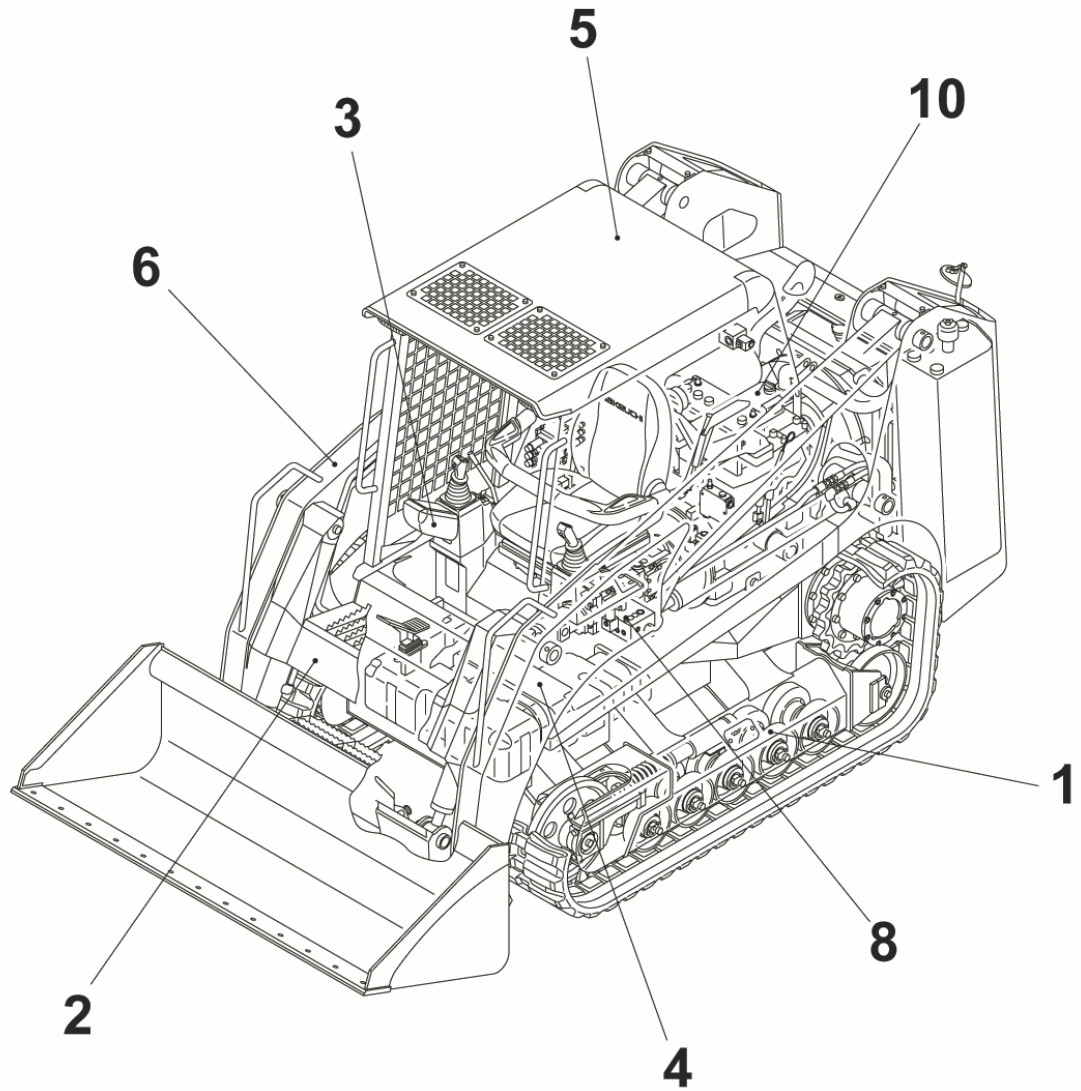

TL140

Book No. BT9Z009-2
Serial No. 21400011-

TAKEUCHI

							INDEX
Item	Part number	Description	Q'ty	Chan.	Serial No.	Serv.	Remarks
1		UNDERCARRIAGE					
2		MAIN FRAME & CONTROL LEVER					
3		ENGINE & ELECTRICAL SYSTEM					
4		HYDRAULIC PIPNG & TANK					
5		COVER & CAB					
6		ATTACHMENT					
7		DECAL & TOOL					
8		HYDRAULIC DEVICE					
10		ENGINE(ISUZU 4JG1-TPA) 2007.04.18					
99		Kits, Attachments and Quick Reference					