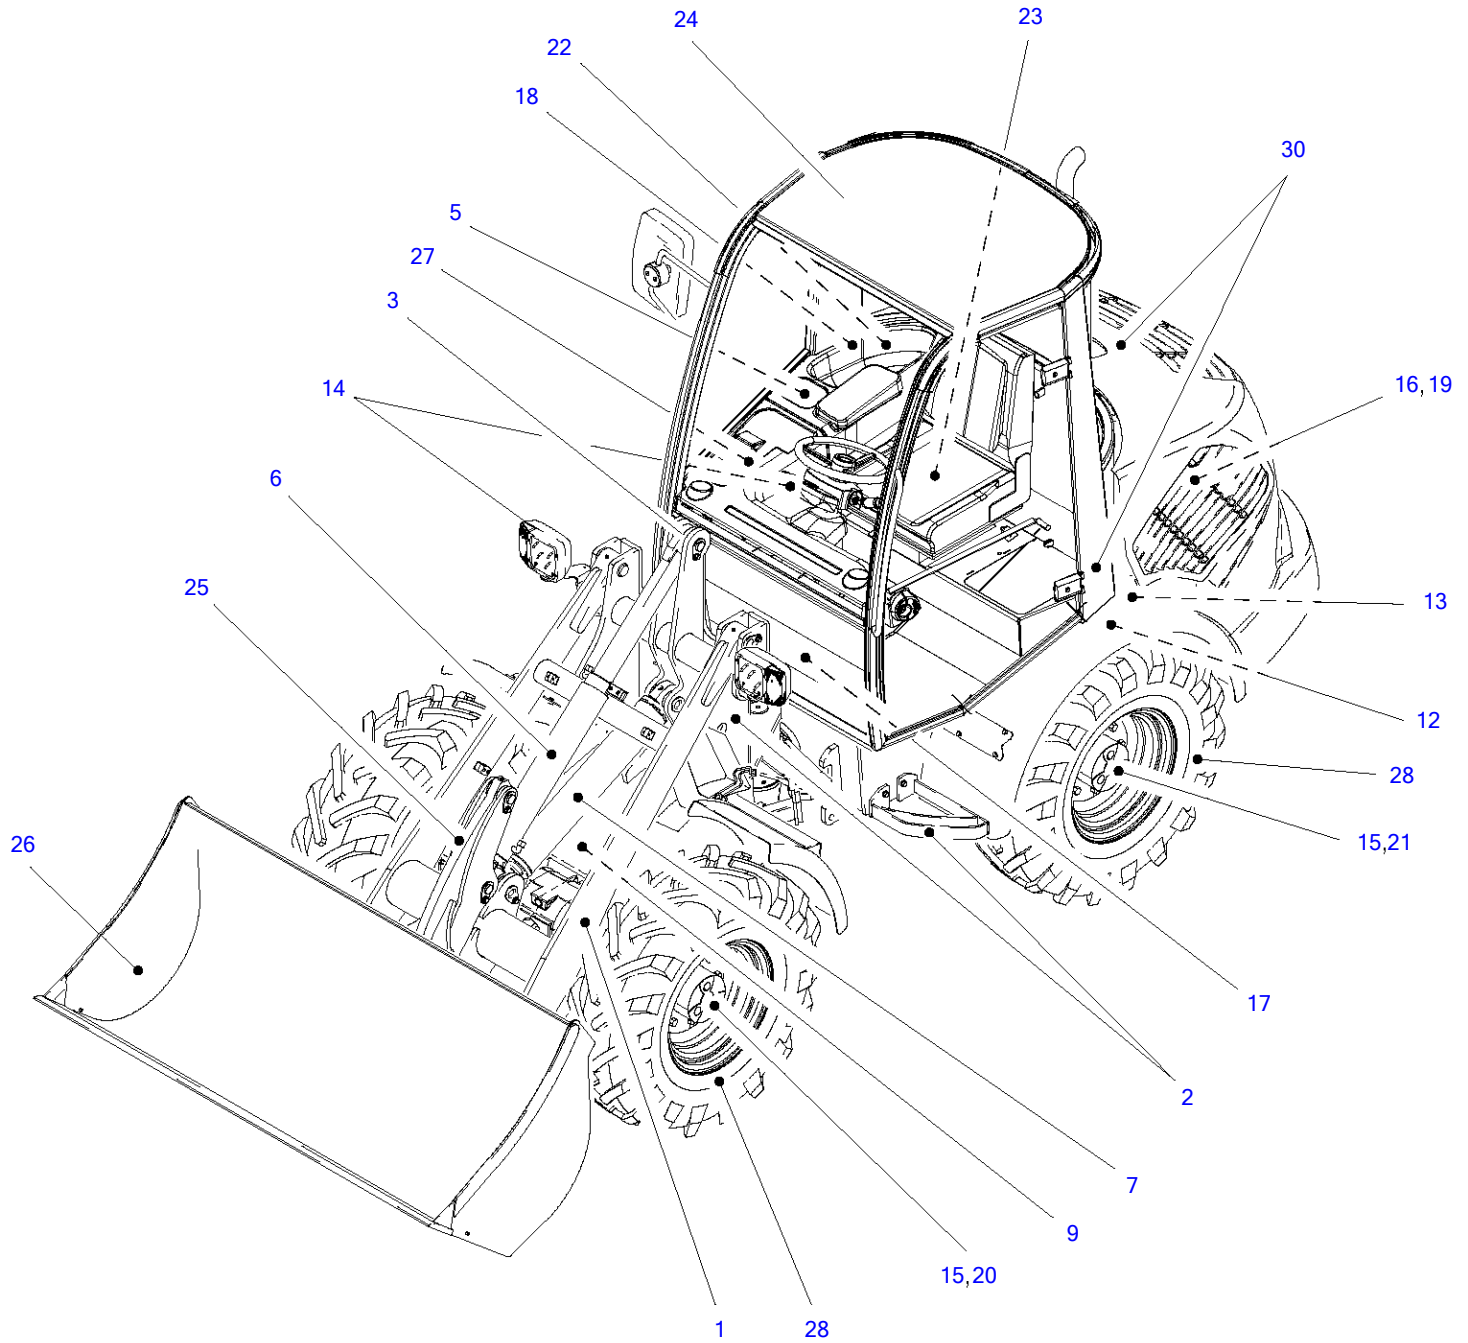

TW50

Book No. 8016563

Serial No. E104063~

TAIHEUCHI

Item	Part number	Description	Main			
			Q'ty	Chan.	Serial No.	Serv. Remarks
1	8017301	Lifting Unit				
2	5820059	Base Frame				
3	5820072	Steering Hydraulics				
	5820069	Working Hydraulics				
	8016949	Return Hydraulics				
	5820070	Driving Hydraulics				
	8016629	Hydraulic System QRC				
	8012416	Locking Device				
5	5820138	Directional Valve				
	8002252	Brake Throttle Valve				
6	3762245	Working Ram				
7	8000638	Lifting Ram				
9	3959515	Steering Ram				
12	5820062	Hydraulic Tank Compl				
13	5820066	Retrun Filter				
14	5820074	Electric System				
	8016811	Electric System (Canopy)				
	8008597	Printed Circuit Compl				
	8012903	Working Headlights				
15	5820056	Drive Set				
16	8016801	Diesel Engine				
	8016950	Exhaust System				
17	8014176	Foot Pedal Mechanism				
18	8016941	Air Filter System				
19	5820115	Oil Pressure Pump Compl				
	8019516	Oil Pressure Pump 12V				
20	8019522	Oil Motor				
	5820057	Front Axle				
	8014145	Front Axle Pipe				
	5820058	Rear Axle				
21	8014145	Rear Axle Pipe				
	8009421	Rear Axle Multiple				
22	8019993	Fuel System				
23	8013032	Driver's Seat Compl				
24	8016507	Cabin Canopy				
	8012821	FOPS-Grating Compl				
	8020364	Window Panes Kit				
	8013842	Cabin Door Compl				
	8015598	Hinged Rear Side Window				
	8014357	Covering Canopy				
	8015046	Protective Canopy				
	8014185	Steering Column Compl				
25	8010455	Hyd Quick Release Eq				
26	3705155	Pallet Fork Compl				
27	8020453	Heating Kit				
28	8016620	Decals & Accessories				
	8016643	Protective Hoses				
	8018800	Filter Set				
	5820078	Covering Compl				
30	8016808	Engine Hood Compl				