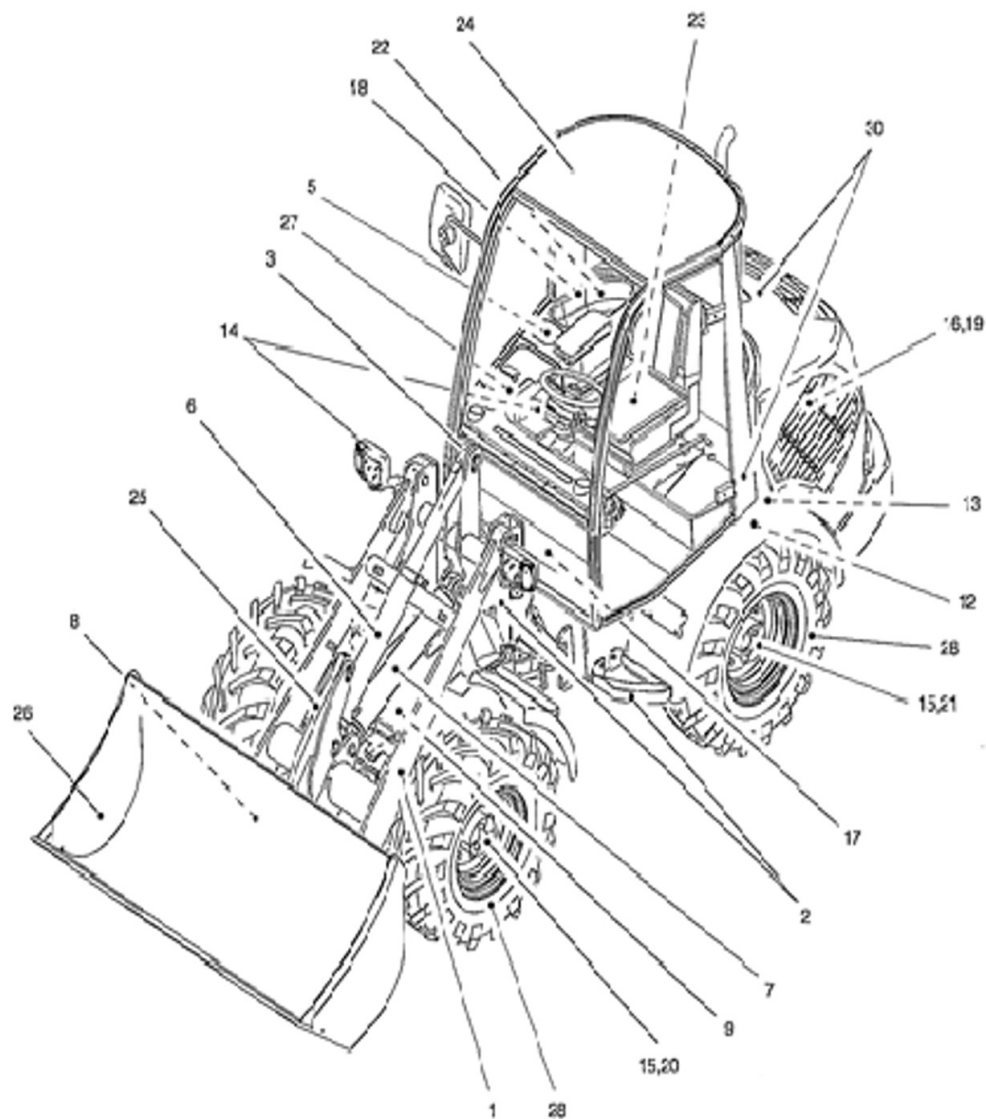

TW50

Book No. 8016563

Serial No. E104063~

TAIHEUCHI

Item	Part number	Description	Main			
			Q'ty	Chan.	Serial No.	Serv. Remarks
1	8017301	Lifting Unit				
2	5820059	Base Frame				
3	5820072	Steering Hydraulics				
	5820069	Working Hydraulics				
	8016949	Return Hydraulics				
	5820070	Driving Hydraulics				
	8016629	Hydraulic System QRC				
	8012416	Locking Device				
5	5820138	Directional Valve				
	8002252	Brake Throttle Valve				
6	3762245	Working Ram				
7	8000638	Lifting Ram				
9	3959515	Steering Ram				
12	5820062	Hydraulic Tank Compl				
13	5820066	Retrun Filter				
14	5820074	Electric System				
	8016811	Electric System (Canopy)				
	8008597	Printed Circuit Compl				
	8012903	Working Headlights				
15	5820056	Drive Set				
16	8016801	Diesel Engine				
	8016950	Exhaust System				
17	8014176	Foot Pedal Mechanism				
18	8016941	Air Filter System				
19	5820115	Oil Pressure Pump Compl				
	8019516	Oil Pressure Pump 12V				
20	8019522	Oil Motor				
	5820057	Front Axle				
	8014145	Front Axle Pipe				
	5820058	Rear Axle				
21	8014145	Rear Axle Pipe				
	8009421	Rear Axle Multiple				
22	8019993	Fuel System				
23	8013032	Driver's Seat Compl				
24	8016507	Cabin Canopy				
	8012821	FOPS-Grating Compl				
	8020364	Window Panes Kit				
	8013842	Cabin Door Compl				
	8015598	Hinged Rear Side Window				
	8014357	Covering Canopy				
	8015046	Protective Canopy				
	8014185	Steering Column Compl				
25	8010455	Hyd Quick Release Eq				
26	3705155	Pallet Fork Compl				
27	8020453	Heating Kit				
28	8016620	Decals & Accessories				
	8016643	Protective Hoses				
	8018800	Filter Set				
	5820078	Covering Compl				
30	8016808	Engine Hood Compl				