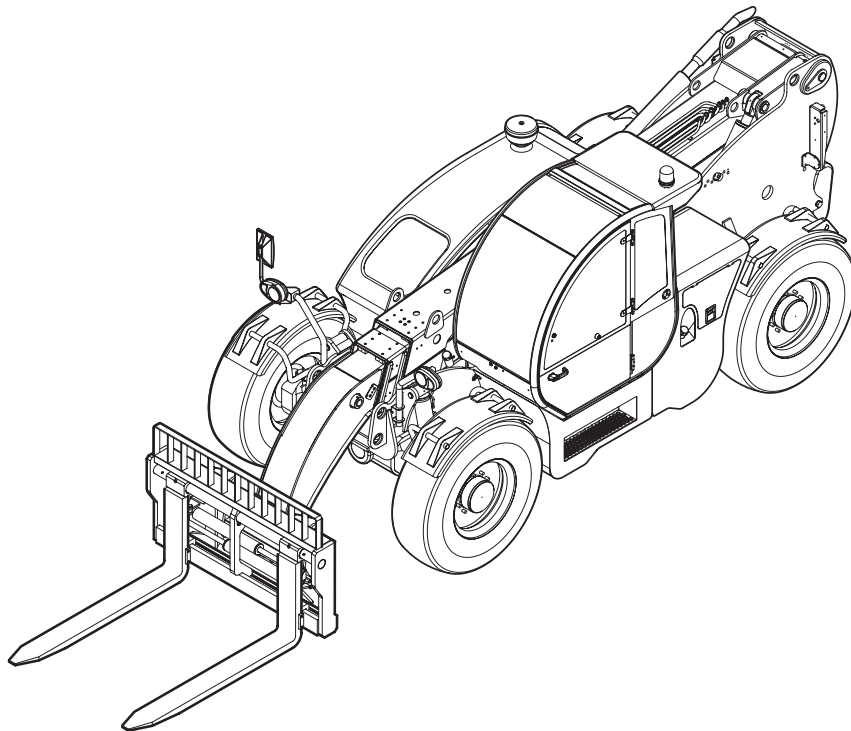

[Click here to get the complete manual](#)

TEREX®

SERVICE MANUAL

Code 57.4403.0200 - 1st Edition 10/2006

Handler with telescopic boom
Telelift 4013 SX (From serial n. 15641)

English
Edition

[INDEX](#)

**MANUAL CONTENTS****INTRODUCTION****Sect. 1 SAFETY RULES****Sect. 2 TECHNICAL SPECIFICATIONS****Sect. 3 SCHEDULED MAINTENANCE INSPECTIONS****Sect. 4 SCHEDULED MAINTENANCE PROCEDURES****Sect. 5 TROUBLESHOOTING****Sect. 6 SCHEMES****Sect. 7 REPAIR PROCEDURES**