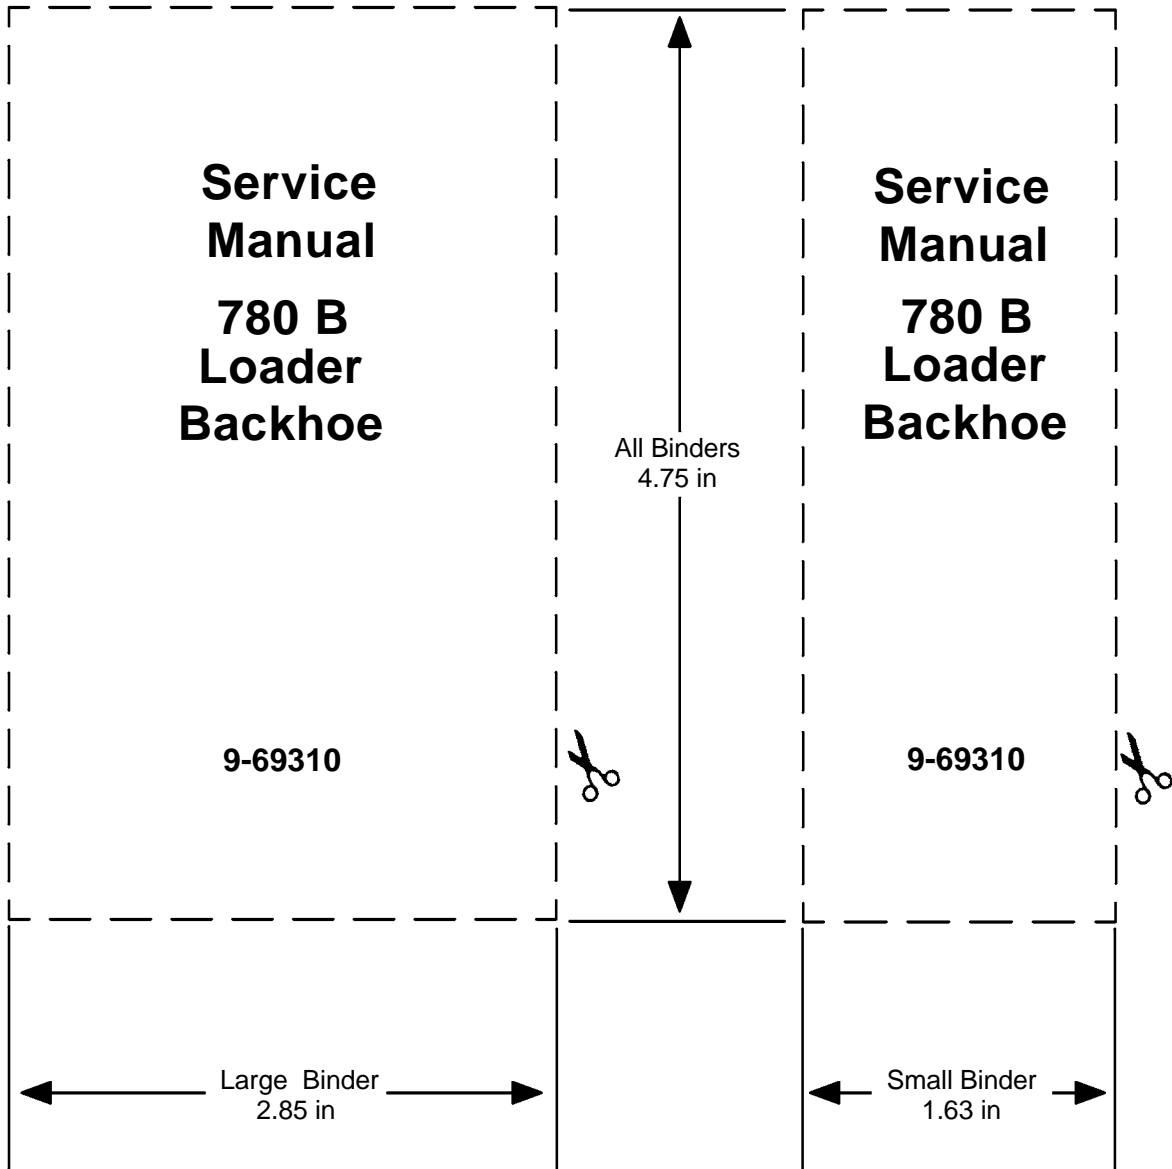

[Click here to get the complete manual](#)

780B Loader Backhoe Table of Contents

DIVISION/SECTION	SECTION NO.	FORM NO.
1 GENERAL		
Safety Rules, Service Manual Introduction, and Torque		
Specifications	1001	9-69310
Maintenance and Lubrication	1002	9-69310
General Engine Specifications	1010	8-23230
Detailed Engine Specifications	1023	9-78647
2 ENGINES		
Engine Diagnosis - See Section 2201		
Engine Tune-Up	2002	8-23140
Engine Stall Tests	2003	9-69310
Engine Removal and Installation, Front Engine Support, and Hydraulic Pump Coupling	2004	9-69310
Engine Accessories (Air Cleaner, Radiator, and Cold Start System)	2005	9-69310
Cylinder Head, Valve Train, and Camshaft	2015	8-23250
Cylinder Block, Sleeves, Pistons, and Rods	2025	8-23160
Crankshaft, Main Bearings, Flywheel, and Oil Seals	2035	8-23170
Lubrication System with Front Mounted Oil Pump	2046	8-23270
Lubrication System with Two Gear Balancer and Oil Pump	2047	8-23180
Cooling System	2055	8-23190
Turbocharger	2065	8-23260
Engine Diagnosis	2201	8-20110
Reconditioning Engine Cylinder Block	2290	8-21170
Turbocharger Failure Analysis	2565	8-78235
3 FUEL SYSTEM		
Fuel System and Filters	3010	9-75297
Robert Bosch Fuel Injection Pump	3012	9-74937
17 mm fuel Injectors	3213	8-20240
Fuel Lines, Fuel Tank, and Engine Controls	3052	9-69310
Electric Fuel Pump	3053	9-69300
4 ELECTRICAL		
Electrical System Troubleshooting	4002	9-69300
Wiring Diagrams	4003	9-69310
Battery	4005	9-69310
Starter	4006	9-69300
Alternator	4007	9-69300
Instrument Cluster and Instrument Panel	4009	9-69300
5 STEERING		
Steering System Troubleshooting	5002	9-69310
Steering Control Valve and Steering Column	5007	9-69310
Steering Cylinders	5010	9-69310
Relief Valve and Check Valve	5011	9-69310
Front Axle	5021	9-69310