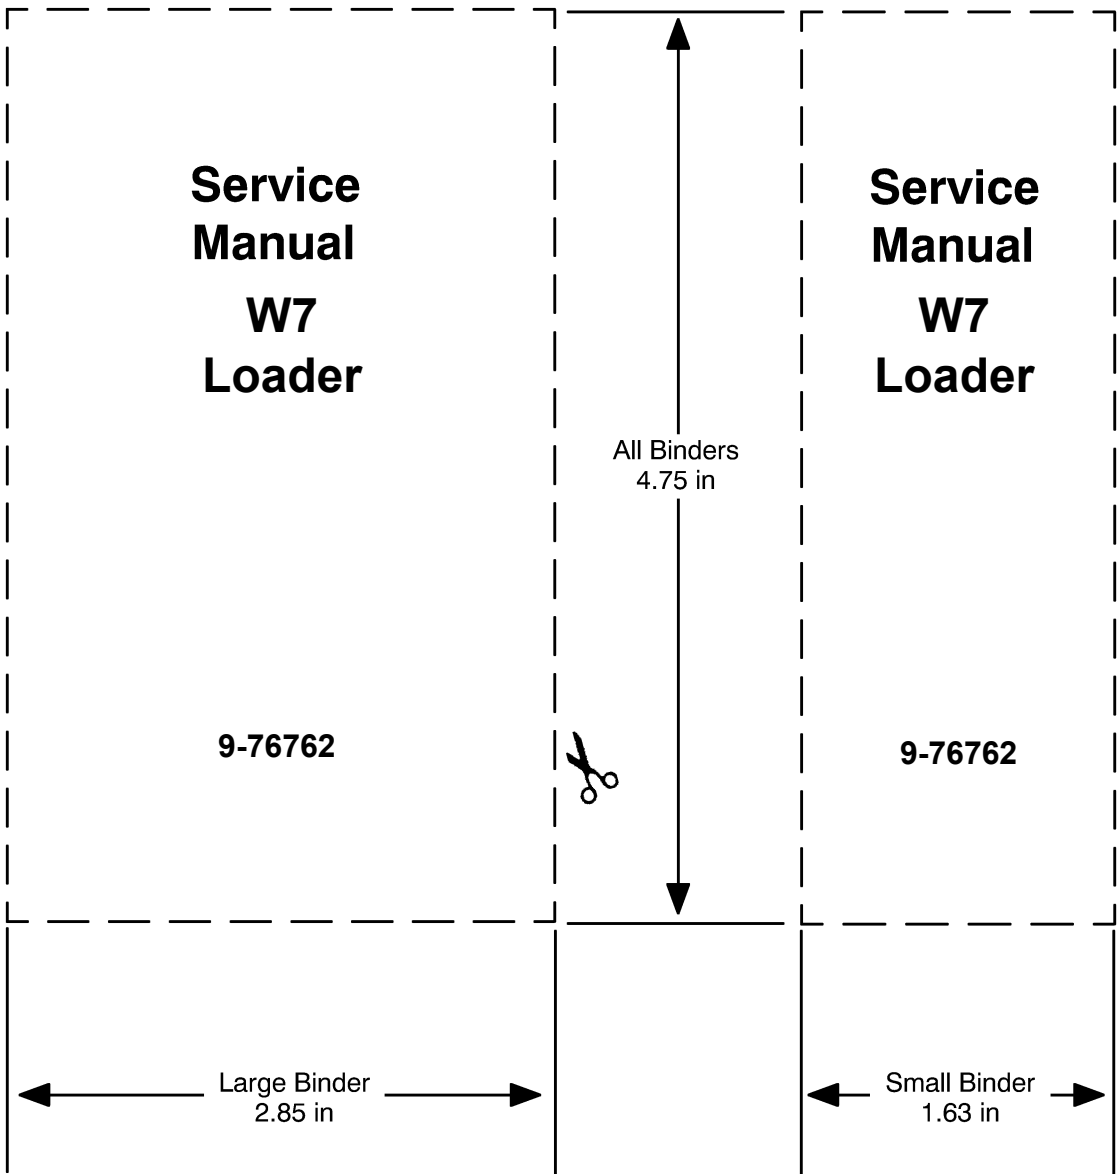

[Click here to get the complete manual](#)

MODEL W-7 FOUR WHEEL DRIVE LOADER AND BACKHOE

TABLE OF CONTENTS

SERIES/SECTION	SECTION NO.	FORM NO.
10 SERIES - GENERAL		
Engine Specifications	C	9-74563
20 SERIES - ENGINE		
Cylinder Head, Diesel	K	9-76972
Cylinder Head, Gas	L	9-76962
Assemblies in Engine Block	M	9-75222
Front Mounted Oil Pump	M	9-78012
Engine Counter Balancer	MM	9-76731
Water Pump	3M	9-77461
Spark Ignition Governor	4M	9-76751
Governor Linkage		9-75711
30 SERIES - FUEL SYSTEM		
Fuel Injector, Diesel	I	9-75421
Carburetor, Gas	N	9-75771
40 SERIES - HYDRAULICS		
Hydraulic Cylinders	A	9-76621
Hydraulic Valves (2 Spool)	D	9-74562
Hydraulic Valves (3 Spool)	DD	9-74561
Hydraulic Pump	J	9-74561
50 SERIES - STEERING		
Power Steering	G	9-74561
Power Steering Pump	PP	9-74561
60 SERIES - POWER TRAIN		
Torque Converter	X	9-74562
Transmission	Y	9-74562
Differential	T	9-74561
Differential	T, Sup. 1	9-74561
Planetaries and Axles	U	9-74561
Supplement 1	U	9-74561
70 SERIES - BRAKES		
Brake Cylinder, Shoes and Drum	W	9-74562
Transmission Cut-Out Valve	W, Sup. 1	9-74561
Transmission Cut-Out Valve (Lever Operated)	W, Sup. 2	9-74562
Hydrovac Brake System	3W	9-74562
80 SERIES - ELECTRICAL SYSTEM		
Electrical System, Alternator	FF	9-76331
Electrical System, Starting	3F	9-76721
Wiring Diagram		9-76631

Reprinted

SERIES/SECTION	SECTION NO.	FORM NO.
80 SERIES - ELECTRICAL SYSTEM (CONT'D)		
Wiring Diagram		9-76641
Wiring Diagram		9-76651
Wiring Diagram		9-76661
90 SERIES - MOUNTED EQUIPMENT		
Model 32 Backhoe	3D	9-75091
Model 33 and 34 Backhoe	3D	9-72821